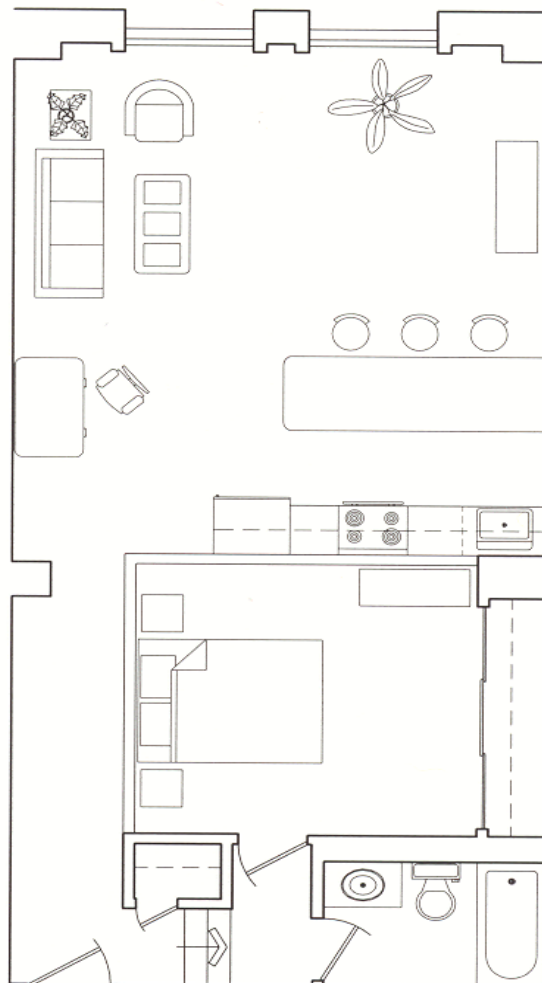

One Bedroom One Bath

TOWER PRESS

Suites:
209, 210,
211, 213,
215, 217,
219, 221,
223, 225,
227, 228,
229

Rental Information: 216.241.4069
www.TowerPress.com

Model Suite Furnished By
Cottonwood Home + Style
www.cottonwoodFurniture.com